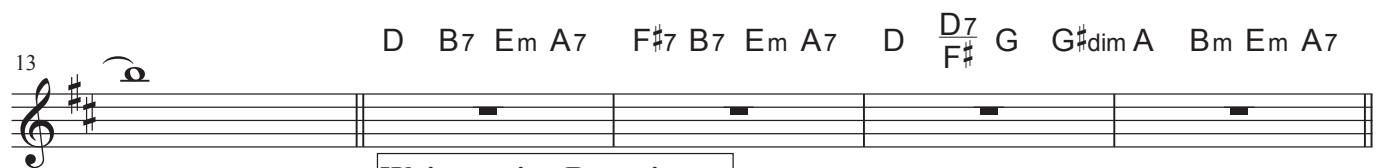

Sunny Side Of The Street

THE DONFAN

Intro

Drums picup ~

W.time swing Bass picup ~

D.S.time

Sunny Side Of The Street As

C 42 D F#7 G C#m7(b5) F#7