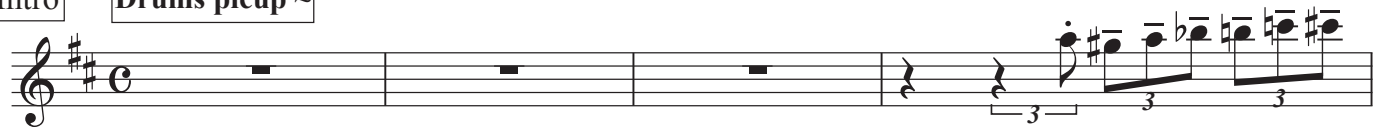

Sunny Side Of The Street

THE DONFAN

Intro

Drums picup ~

W.time swing Bass picup ~

D.S.time

Sunny Side Of The Street As

C 42 D F#7 G C#m7(b5) F#7